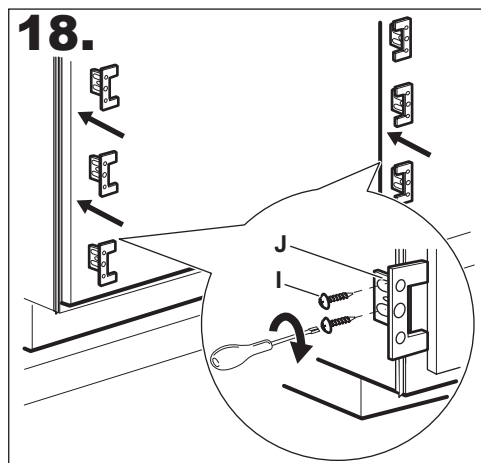

www.youtube.com/electrolux
www.youtube.com/aeg

"How to install your Fridge Cabinet Door on Door Column Installation"

∅ 2 mm

A 1 x

I 12 x

∅3,5 - 13 mm

B 1 x

J 6 x

N 1 x

G 8 x

O 22 x

∅3,9 - 13 mm

H 2 x

P 4 x

∅3,9 - 16 mm

19.