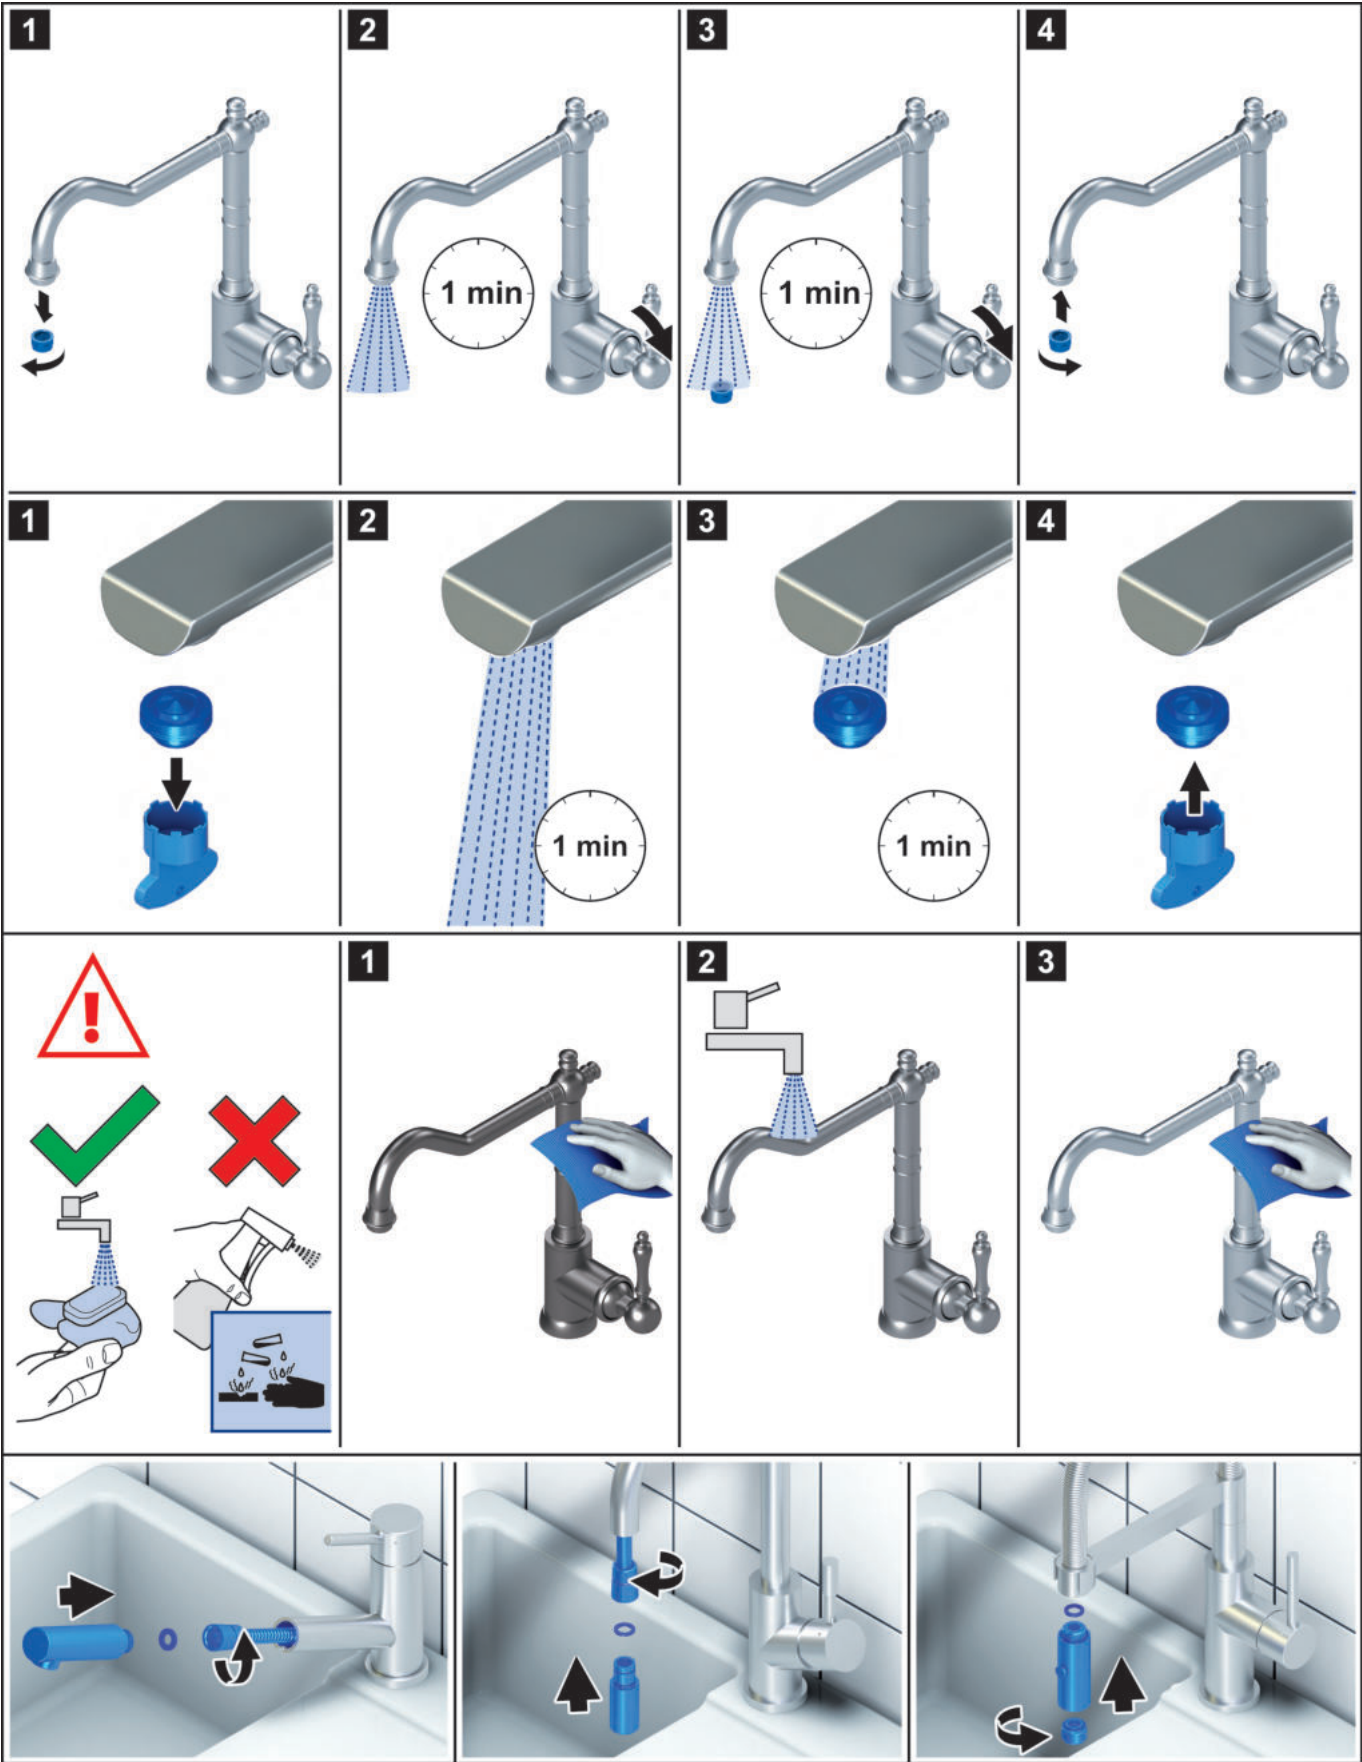

i

	mm	in
DN 6	R > 25	R > 0 ⁶³ / ₆₄
DN 8	R > 30	R > 1 ³ / ₁₆
DN 10	R > 35	R > 1 ³ / ₈

1

Ø 35 mm
Ø 1³/₈ in

> 5 mm
> 13/64 in

VILLEROY & BOCH

GERMANY

*Villeroy & Boch AG
Bathroom and Wellness Division
Headquarters
66693 Mettlach
Germany*