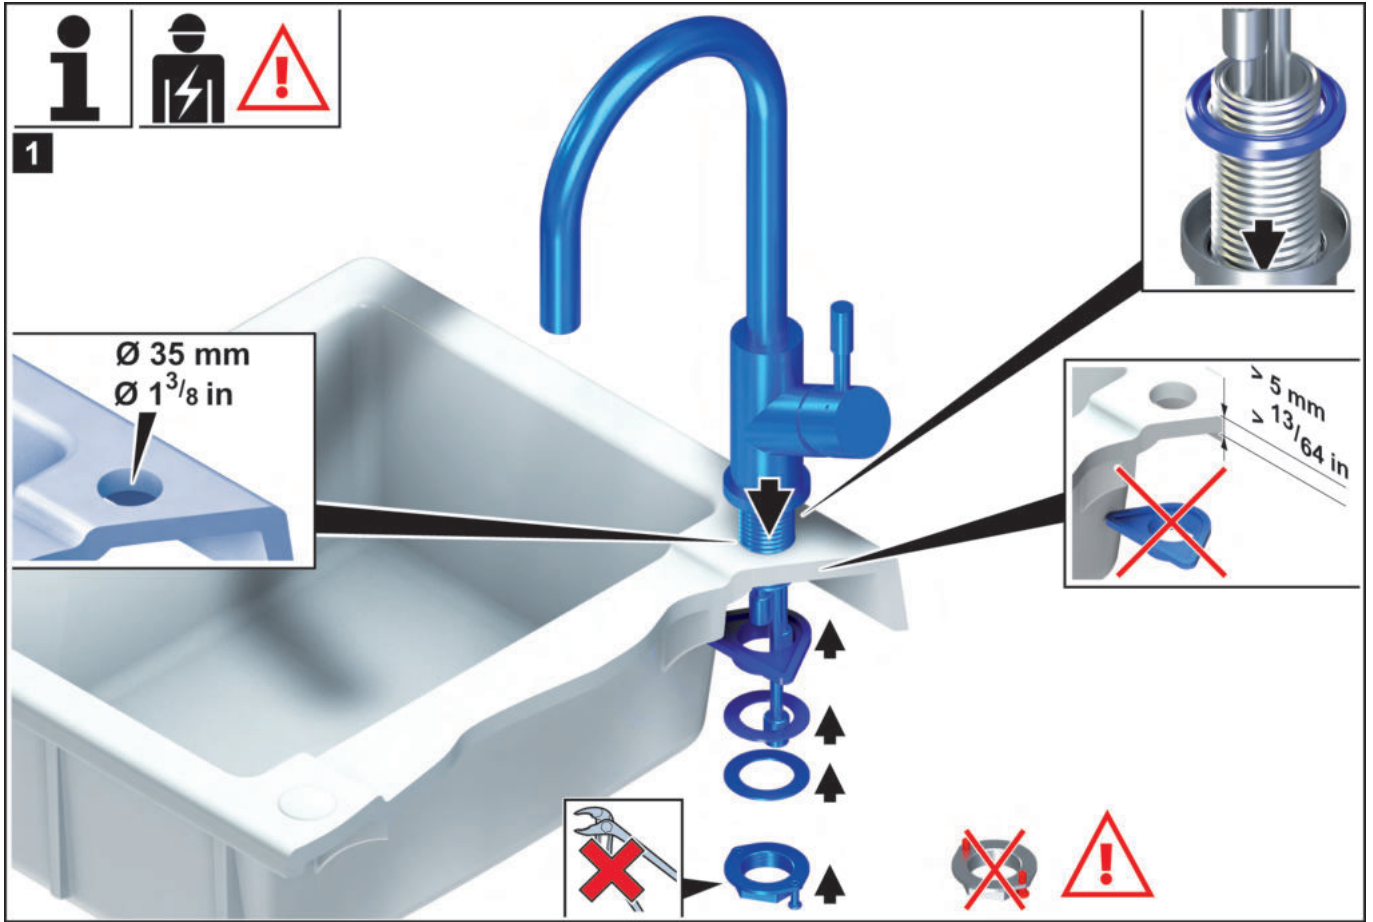

i

	mm	in
DN 6	R > 25	R > 0 ⁶³ / ₆₄
DN 8	R > 30	R > 1 ³ / ₁₆
DN 10	R > 35	R > 1 ³ / ₈

1

Ø 35 mm
Ø 1³/₈ in

> 5 mm
> 13/64 in

VILLEROY & BOCH

GERMANY

*Villeroy & Boch AG
Bathroom and Wellness Division
Headquarters
66693 Mettlach
Germany*