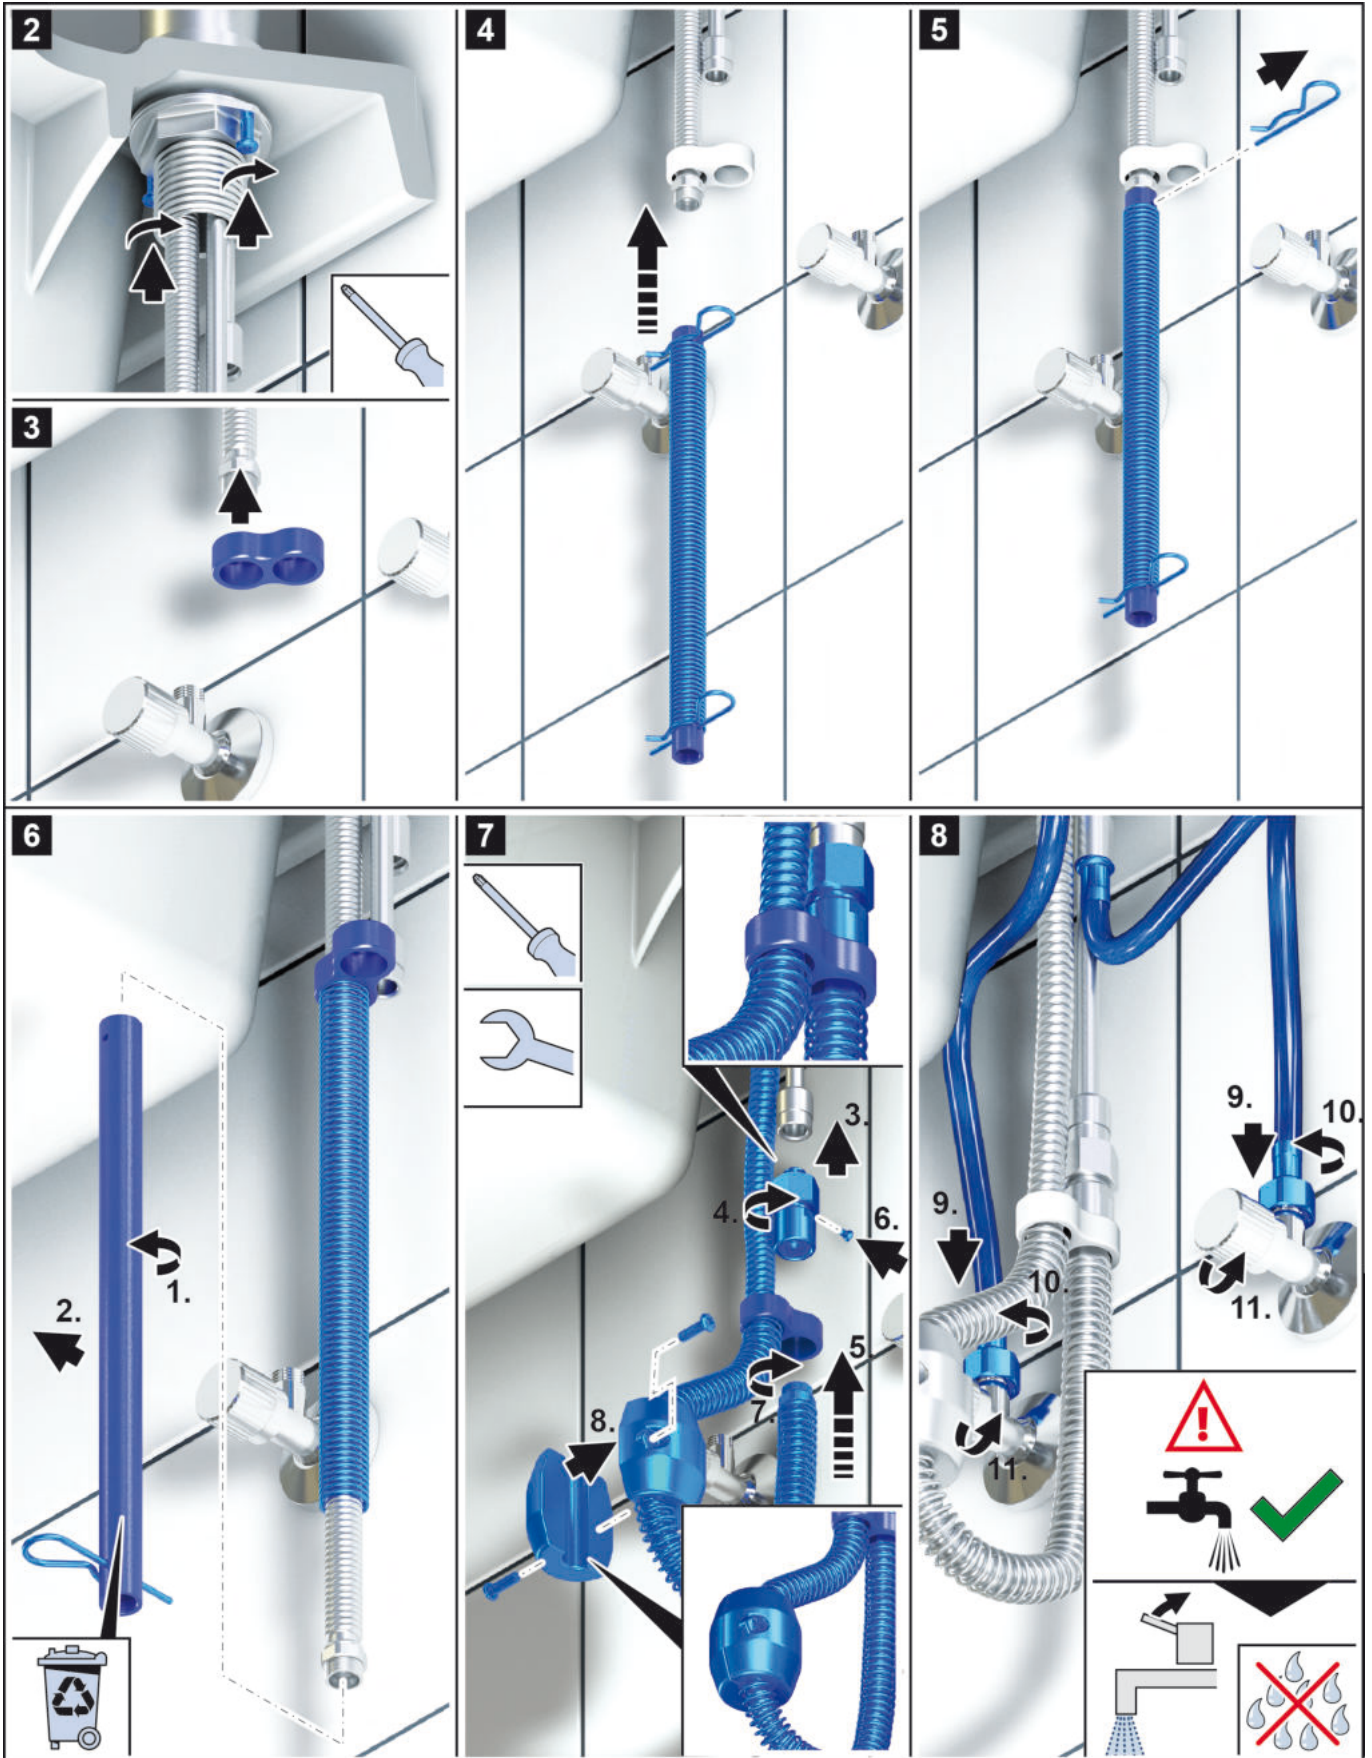

i

	mm	in
DN 6	R > 25	R > 0 ⁶³ / ₆₄
DN 8	R > 30	R > 1 ³ / ₁₆
DN 10	R > 35	R > 1 ³ / ₈

1

Ø 35 mm
Ø 1³/₈ in

> 5 mm
> 13/64 in

VILLEROY & BOCH

GERMANY

*Villeroy & Boch AG
Bathroom and Wellness Division
Headquarters
66693 Mettlach
Germany*