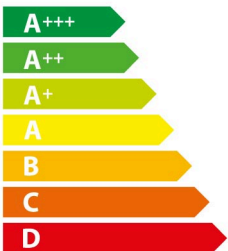

ENERG

енергия · ενέργεια

BOSCH

DFR097A52

A

38
kWh/annum

Water consumption icon showing three leaves in a circle. Below it is the scale **A**BCDEFG.

Lighting icon showing a light bulb. Below it is the scale **A**BCDEFG.

Water leakage icon showing a pipe with water dripping. Below it is the scale **A**BCDEFG.

Sound power level icon showing a speaker with sound waves. Below it is the value **53**dB.