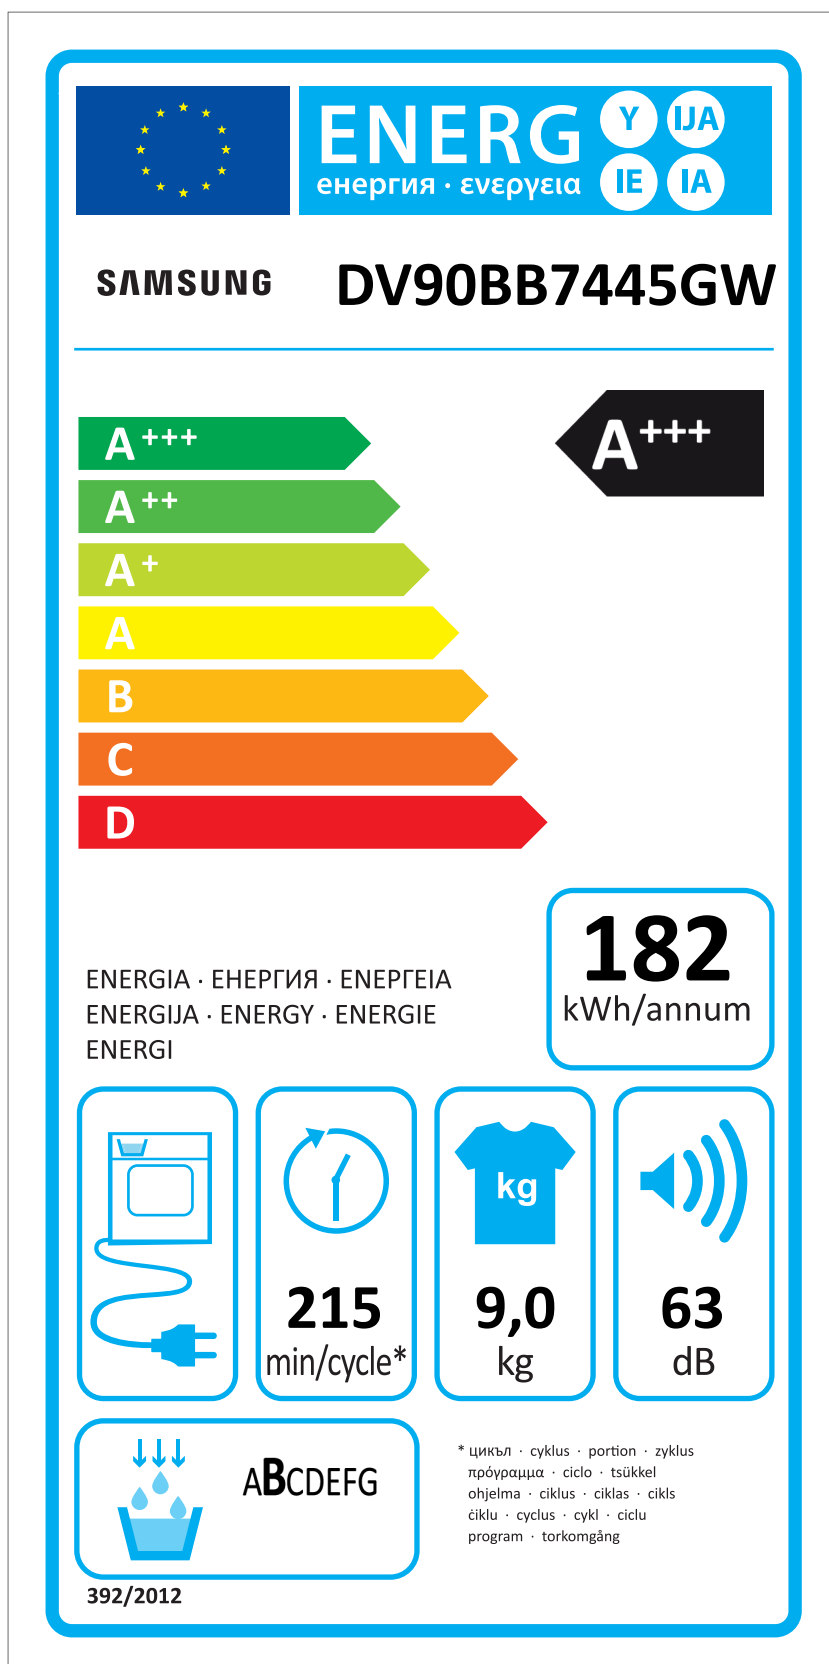

ERP LABEL ENERGY (DRYER CONDENSER TYPE)

CODE : DC68-03225C
Size : 110 x 220 (mm)
Material : ART