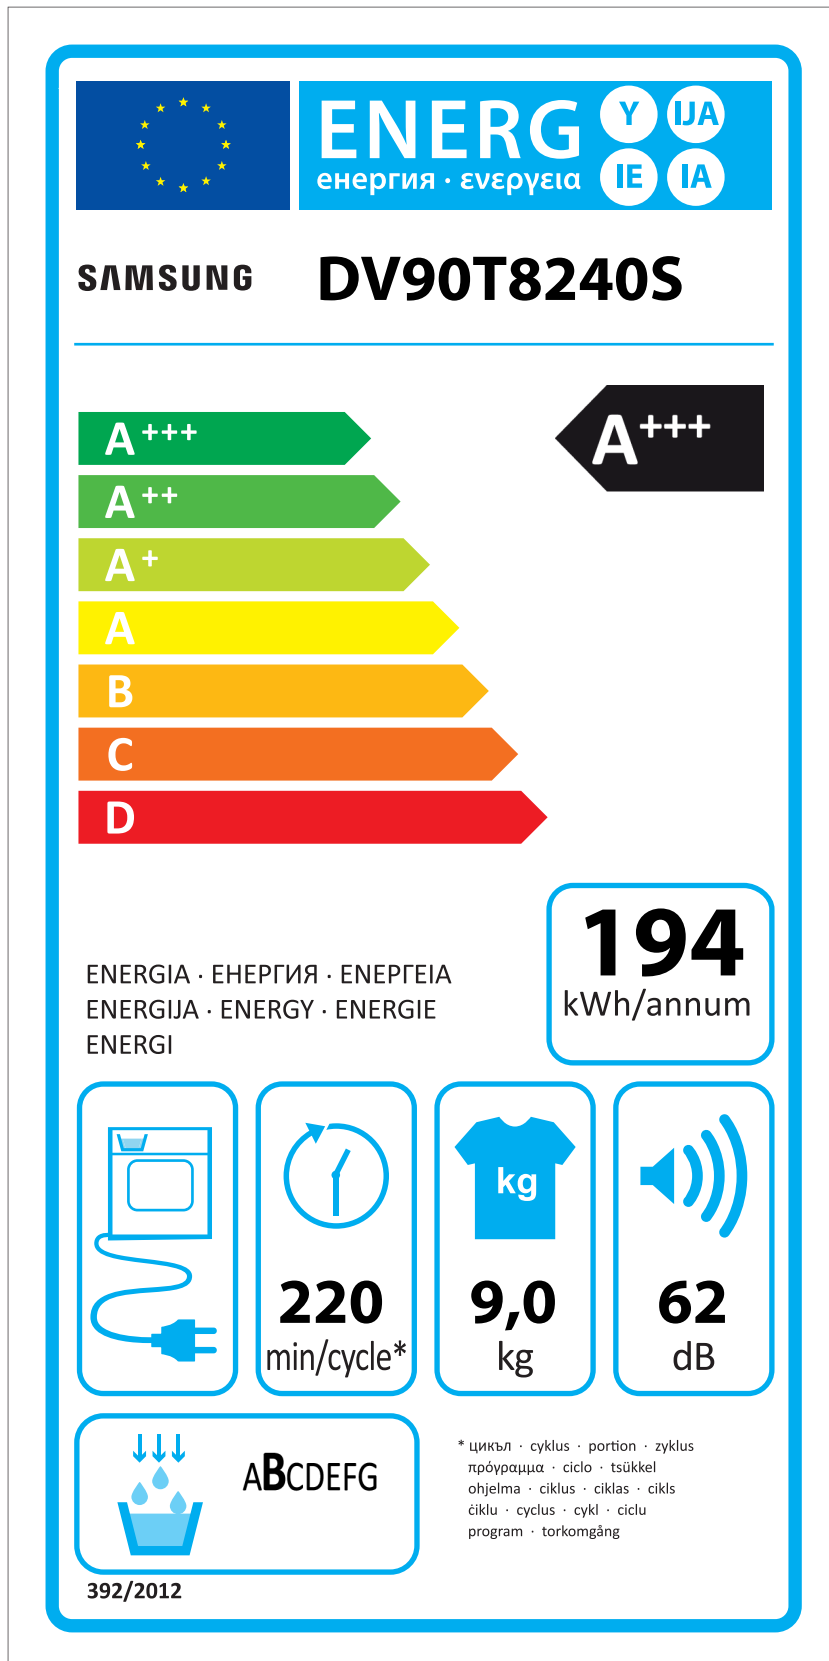

ERP LABEL ENERGY (DRYER CONDENSER TYPE)

CODE : DC68-03225C
Size : 110 x 220 (mm)
Material : ART