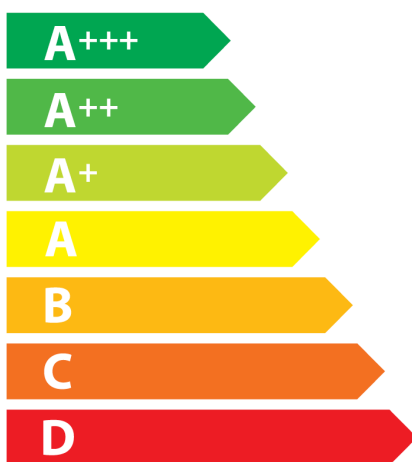

ENERG

енергия · ενέργεια

SAMSUNG

NK24M5060SS

80
kWh/annum

A circular icon with three blades representing a fan. Below it is the text 'A B C D E F G'.

An icon of a light bulb. Below it is the text 'A B C D E F G'.

An icon showing water droplets falling from a horizontal surface. Below it is the text 'A B C D E F G'.

An icon of a speaker with sound waves. Below it is the text '70dB'.

65/2014